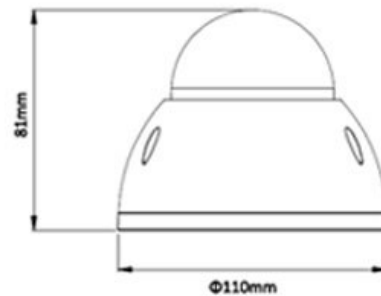

CP- UNC-VA20L3S**2 MP HD IP Vandal Dome Camera - 30Mtr.****Main Features**

- 1/2.7" 2Megapixel progressive scan CMOS
- Max 25/30fps@1080P
- H.264 and MJPEG dual-stream encoding
- DWDR, Day/Night(ICR), Auto Iris, 3DNR, AWB, AGC, BLC
- 3.6mm fixed lens (2.8mm optional)
- Array Range of 30 Mtrs, IP67, IK10, PoE
- Mobile Software: iCMOB, gCMOB, wCMOB
- CMS Software: KVMS Pro, vOptimus Pro

CP- UNC-VA20L3S

2 MP HD IP Vandal Dome Camera - 30Mtr.

Feature

Image Sensor
Minimum Illumination
Shutter Speed
White Balance
Lens
Gain Control(AGC)
Back Light Compensation
S/N Ratio
Video Compression
Resolution
Frame Rate
Privacy Mask
ICR
Protocol
Ethernet
User Account
Smart Phone
IR
Operating Temperature
Power Source
Power Consumption
Weatherproof Standard
Dimension
Weight

Specification

1/2.7" 2Megapixel progressive scan CMOS
0.1Lux/F2.0(Color), 0Lux/F2.0(IR on)
Auto/Manual, 1s~1/100000s
Auto/Manual
3.6mm fixed lens (2.8mm optional)
Auto/Manual
BLC/ HLC/ DWDR
More than 50dB
H.264/ H.264H/ H.264B/ MJPEG
1080P(1920× 1080)/720P(1280× 720)/D1(704× 576/704× 480) /CIF(352× 288/352× 240)
Main Stream: 1080P(1 ~ 25/30fps),Sub Stream :D1(1 ~ 25/30fps)
Up to 4 areas
Auto(ICR)/Color/B/W
HTTP;TCP;ARP;RTSP;RTP;UDP;SMTP;FTP;DHCP;DNS;DDNS;IPv4/v6;QoS;UPnP;NTP, ONVIF, CGI
RJ-45 (10/100Base-T)
20 Users
iPhone, iPad, Android, Windows Phone
IR Range of 30 Mtr.
-30°C~+60°C , Less than 95%RH
DC12V, PoE (802.3af)
<4W(IR on)
IP67 & IK10
Φ110mm× 81mm
0.47kg